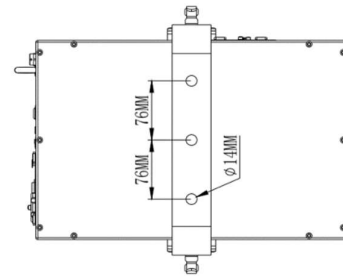

POWER-RGB 20W

(IP65 Stage Laser)

1. Product parameters

Laser Output: RGB-20,000mW	Model: TY-P20
Red-637nm: 5,500mW	Brand: Laserviva
Green-525nm: 7,000mW	Protection Rate: IP65
Blue-445nm: 7,500mW	Working Temperature: -10°C - 40°C
Beam Divergence: 1.0mrad	Power Consumption(Max): 900W
Scanner: LV-30, 35kpps@8°	Weight: 25 KG
Modulation: >100KHz	Size: 400*256*215mm
Beam Size: 6mm	AC Power: 100-240V 50/60Hz
Control Modes: Ethernet/Artnet, ILDA, DMX 512, Auto play.	