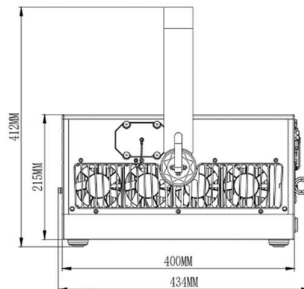

POWER-RGB 20W

(IP65 Stage Laser)

1. Product parameters

Laser Output: RGB-20,000mW	Model: TY-P20
Red-637nm: 5,500mW	Brand: Laserviva
Green-525nm: 7,000mW	Protection Rate: IP65
Blue-445nm: 7,500mW	Working Temperature: -10°C - 40°C
Beam Divergence: 1.0mrad	Power Consumption(Max): 900W
Scanner: LV-30, 35kpps@8°	Weight: 25 KG
Modulation: >100KHz	Size: 400*256*215mm
Beam Size: 6mm	AC Power: 100-240V 50/60Hz
Control Modes: Ethernet/Artnet, ILDA, DMX 512, Auto play.	