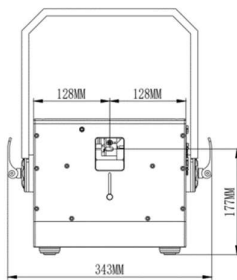

POWER-RGB 20W

(IP65 Stage Laser)

1. Product parameters

Laser Output: RGB-20,000mW	Model: TY-P20
Red-637nm: 5,500mW	Brand: Laserviva
Green-525nm: 7,000mW	Protection Rate: IP65
Blue-445nm: 7,500mW	Working Temperature: -10°C - 40°C
Beam Divergence: 1.0mrad	Power Consumption(Max): 900W
Scanner: LV-30, 35kpps@8°	Weight: 25 KG
Modulation: >100KHz	Size: 400*256*215mm
Beam Size: 6mm	AC Power: 100-240V 50/60Hz
Control Modes: Ethernet/Artnet, ILDA, DMX 512, Auto play.	